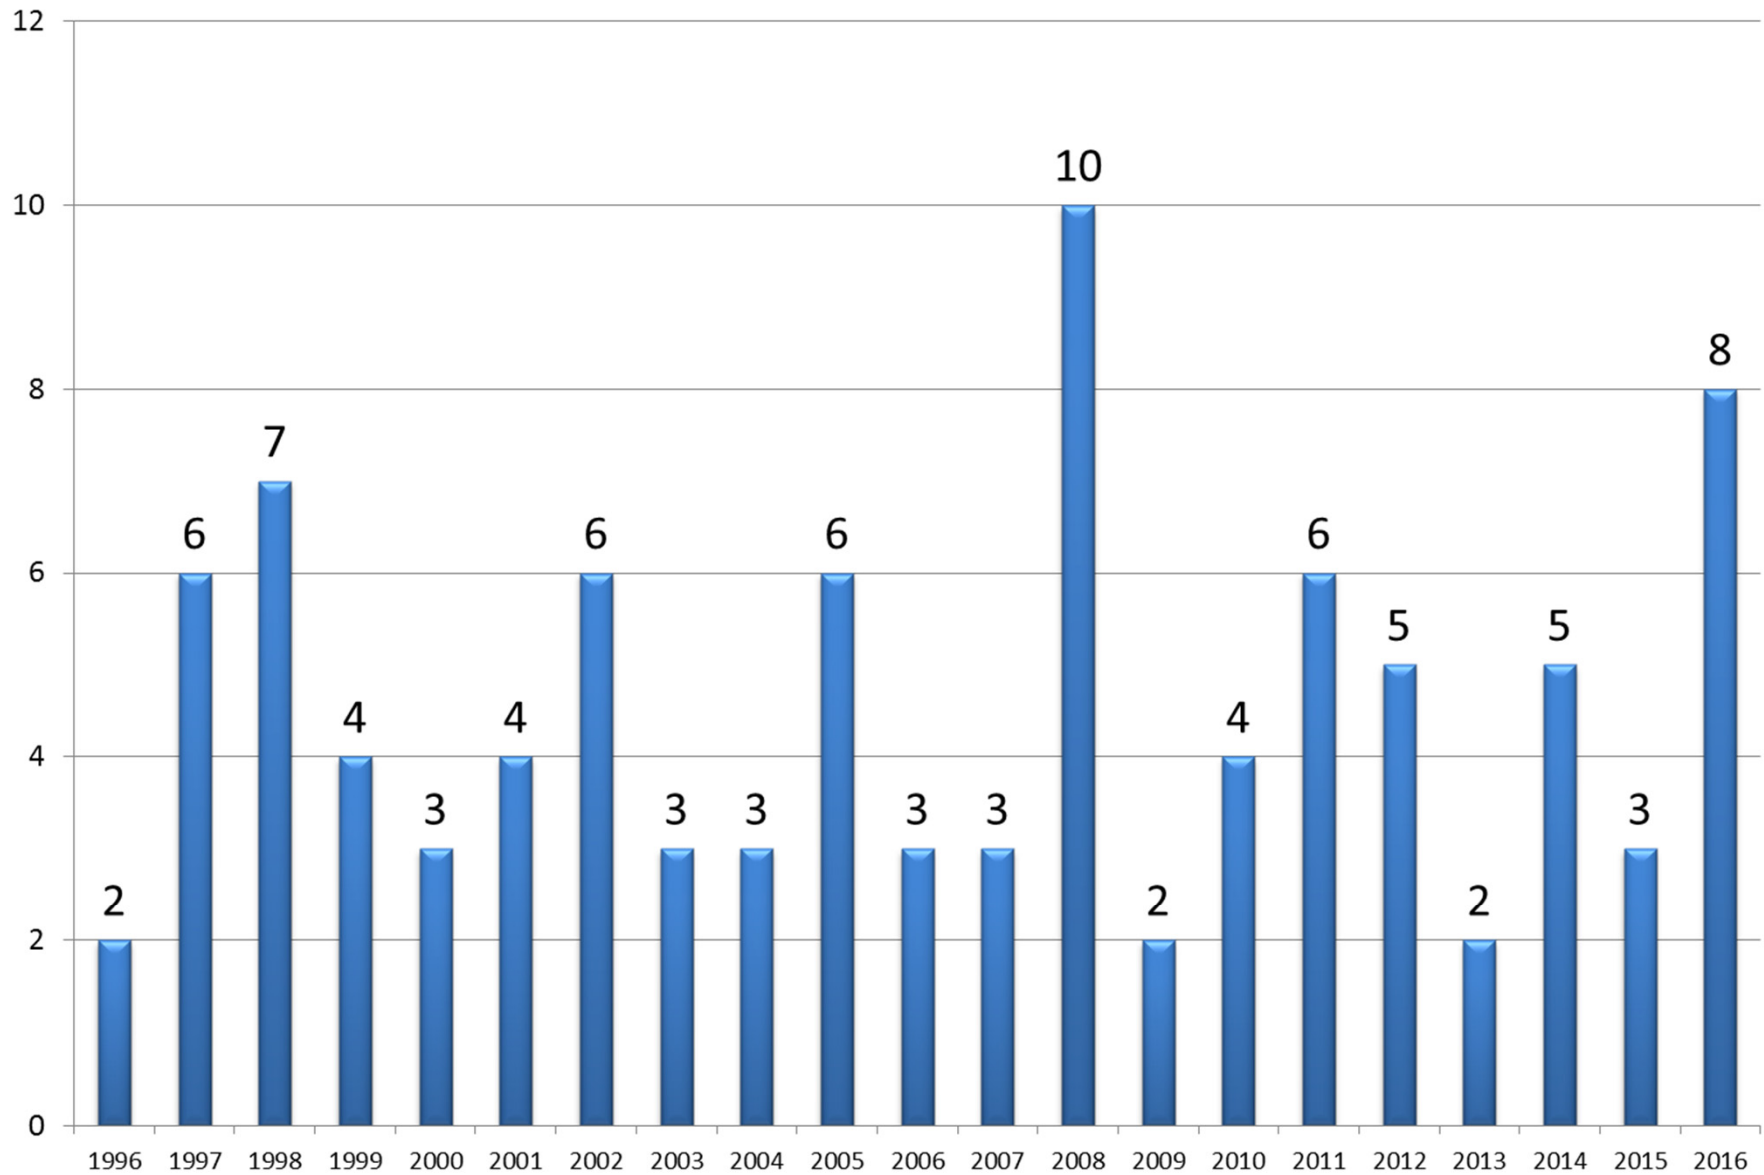

21 Year History of Pedestrian Fatalities 1996-2016*

*Through 11/03/2016

32 Year History of Fatal Collisions and Fatalities*

Fatal Collisions Fatalities

*Through 11/03/2016