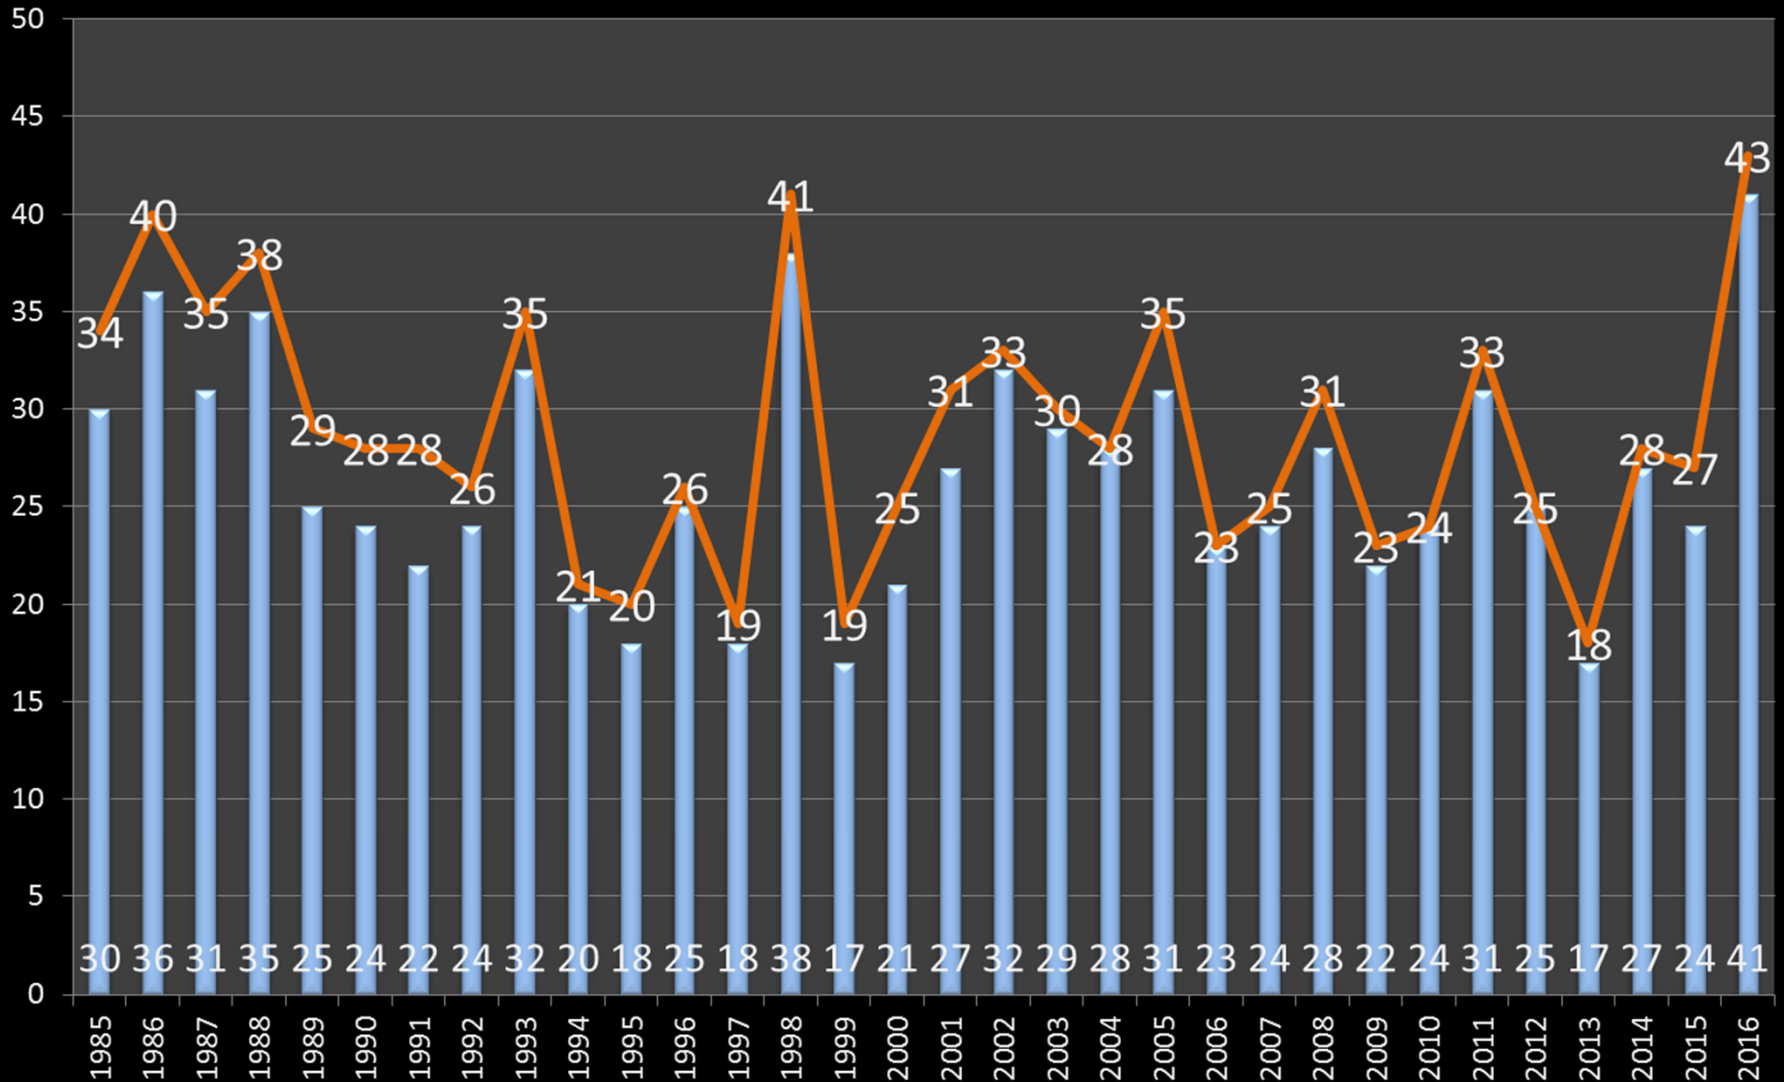

21 Year History of Pedestrian Fatalities 1996-2016*

*Through 11/03/2016

32 Year History of Fatal Collisions and Fatalities*

Fatal Collisions Fatalities

*Through 11/03/2016